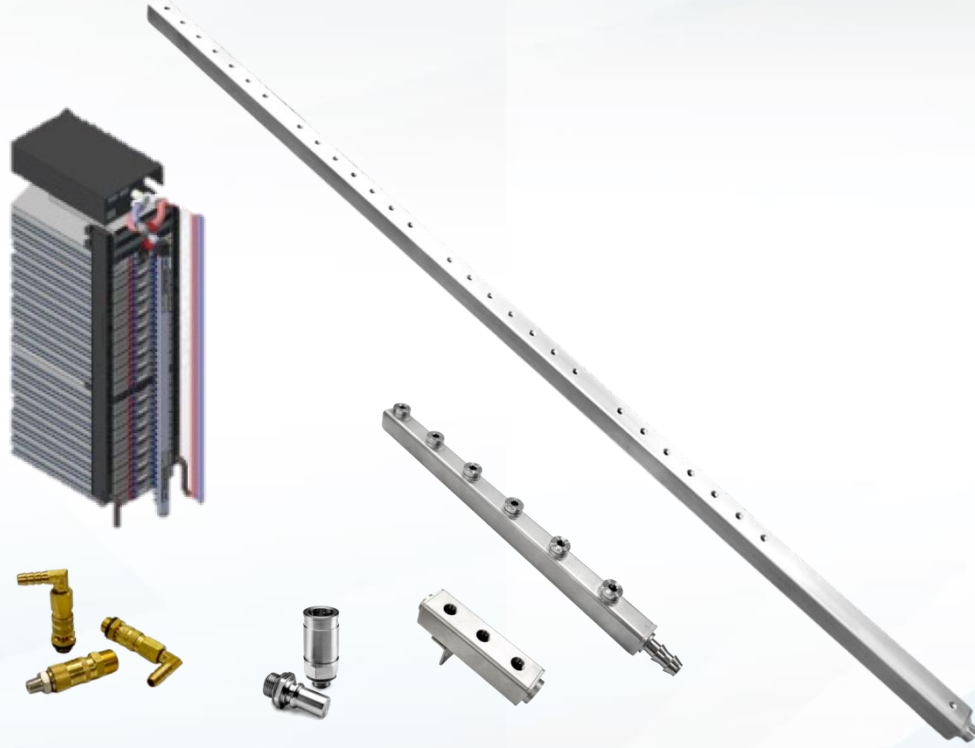

Product Development

2025-2029

Develop Key
Components
for CDM:
Quick Coupling,
BMQD, UQD.