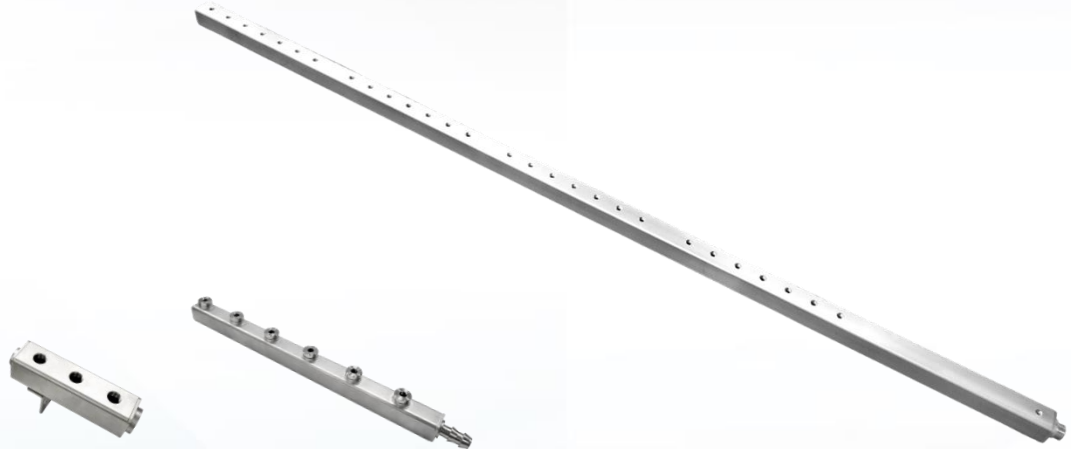

# Diverse Products

Quick Coupling

Coolant Distribution Manifold  
2.4 Meters Long